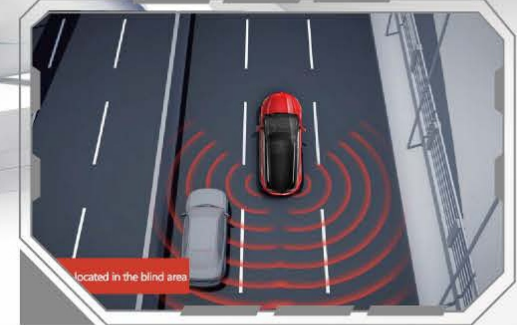

10.25-inch HD floating screen

Blind Spot Detection

360° panoramic image

JAC

MOTORS

Midnight Black

Brilliant Red

Arctic White

BETTER DRIVE
BETTER LIFE

www.amp.cw

*Caracsbaaiweg 53

*Kaya Industria 17 unit 6

Now serving Curacao
and Bonaire

e-JS4 Specification

Key parameter	Exterior dimensions(L×W×H)(mm)	4410×1800×1660
	Wheelbase(mm)	2620
	Seats	5
	Curb weight(kg)	1690
	Max power (kw)	110
	Max torque(N.m)	340
	Max speed(km/h)	150
	Max gradability	30%
	Accelerating time(0-50km/h)(s)	4
	Min ground clearance(mm)	145
Battery and charging system	Power battery	LFP
	Motor Type	Permanent magnet synchronous
	Type of cooling	Liquid
	Battery capacity(kWh)	55
	Endurance Mileage(NEDC)(km)	402
	AC Charging time(SOC15%-100%)(h)	9.5
	DC Charging time(SOC30%-80%)(min)	45
Exterior	Dual color body	●
	Panoramic sunroof	●
	LED head lamps	●
	Auto Lamps	●
	LED Daytime running lamps	●
	Remote control of opening windows	●
	External rearview mirror integrated LED turn signal	●
	External rearview mirror electric adjustment + electric heating	●
	Electric folding of external rearview mirror(automatic folding with locking car)	●
	Interior	Leather multi-function steering wheel + up and down adjustment
Automatic constant temperature air conditioner		●
Knob-type Lever shift(P)		●
Driver's /Co-driver's side visor with makeup mirror		●
Remote control of opening windows		●
Leather seats		●
Driver seat adjustment		Electric 4 directions and manual 2 directions
Co-driver seat adjustment		Manual 4 directions
Front seats heating		●
Rear seat 4/6 folding		●
Front and rear independent headrests		●
Trunk(L)		520-1050