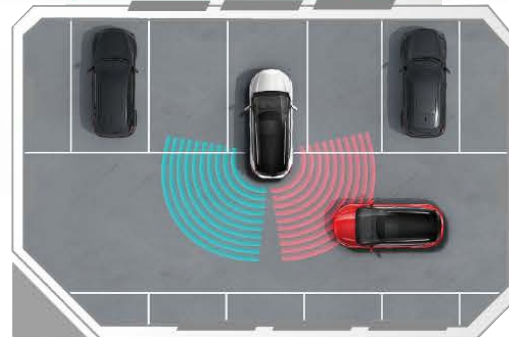

10.25-inch HD floating screen

Blind Spot Detection

360° panoramic image

JAC

MOTORS

Midnight Black

Brilliant Red

Arctic White

BETTER DRIVE
BETTER LIFE

www.amp.cw

*Caracsbaaiweg 53

*Kaya Industria 17 unit 6

Now serving Curacao
and Bonaire

e-JS4 Specification

Key parameter	Exterior dimensions(L×W×H)(mm)	4410×1800×1660
	Wheelbase(mm)	2620
	Seats	5
	Curb weight(kg)	1690
	Max power (kw)	110
	Max torque(N.m)	340
	Max speed(km/h)	150
	Max gradability	30%
	Accelerating time(0-50km/h)(s)	4
	Min ground clearance(mm)	145
Battery and charging system	Power battery	LFP
	Motor Type	Permanent magnet synchronous
	Type of cooling	Liquid
	Battery capacity(kWh)	55
	Endurance Mileage(NEDC)(km)	402
	AC Charging time(SOC15%-100%)(h)	9.5
	DC Charging time(SOC30%-80%)(min)	45
Exterior	Dual color body	●
	Panoramic sunroof	●
	LED head lamps	●
	Auto Lamps	●
	LED Daytime running lamps	●
	Remote control of opening windows	●
	External rearview mirror integrated LED turn signal	●
	External rearview mirror electric adjustment + electric heating	●
	Electric folding of external rearview mirror(automatic folding with locking car)	●
	Interior	Leather multi-function steering wheel + up and down adjustment
Automatic constant temperature air conditioner		●
Knob-type Lever shift(P)		●
Driver's /Co-driver's side visor with makeup mirror		●
Remote control of opening windows		●
Leather seats		●
Driver seat adjustment		Electric 4 directions and manual 2 directions
Co-driver seat adjustment		Manual 4 directions
Front seats heating		●
Rear seat 4/6 folding		●
Front and rear independent headrests		●
Trunk(L)		520-1050